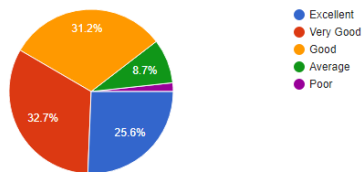

How would you rate the overall infrastructure of the college

[Copy](#)

1,170 responses

The college administrative staff is helpful to the issues you face

[Copy](#)

1,170 responses

You will become job competent when you pass out from this college