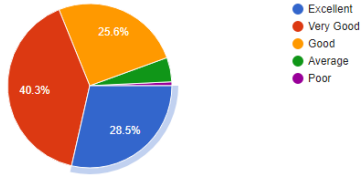

How would you rate the courses offered in the college?

[Copy](#)

1,170 responses